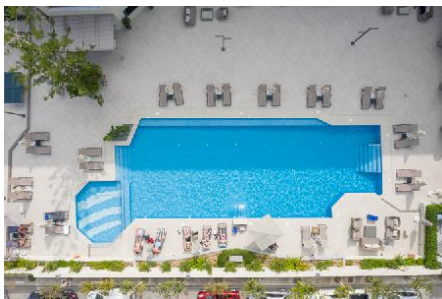

Lat: 35.36524886195401
Lng: 24.490986238458188

Suite Side Sea View

Superior Room (Private Jacuzzi Terrace)

Superior Room (Private Jacuzzi Terrace)

Lobby

Pool

- Fax
- Services
- Catering Service
- Scanner
- Photographer