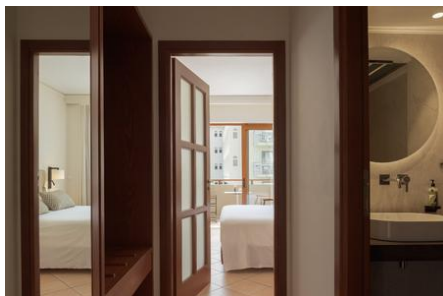

Standard FamilyRoom

- Payment Type: Cash, American Express, Euro/Master Card, Visa Card
- Pets Allowed: No
- Groups Allowed:
- Smoking Allowed: In Signed Areas
- Hen/Stag Parties:

Themes

- Themes
- Hotel Type
- City Hotel
- Resort Hotel

Wellness & Health

- Wellness & Health
- Health
- Sauna extra fee
- Wellness Shower free of charge
- Massage extra fee
- SPA extra fee
- 10:00 - 19:00
- Apr, May, Jun, Jul, Aug, Sep, Oct
- Antistress Therapy
- Beauty & Relaxation
- Relaxation Room free of charge
- Medicine
- Physiotherapy

Incidents & Errata

Errata

- Tax Payable Locally type: eco tax
- Currency: EUR
- charge cycle: per Room per Night
- 01.01.2024

Points of interest (Rethymno)

Main Locations

- Additional Airport: Chania Airport (Distance 67.00Km, 70.00min)
- Main Airport: Heraklion Airport (Distance 80.00Km, 80.00min)