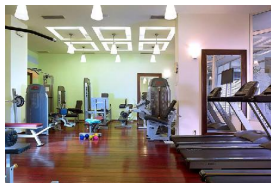

Name: AMTSGR0GJK_972794.jpg
Description: Gym
Photo provided by: MTS
Category: Gym
Format:

Type	Size	Quality Check
Thumbnail	300x200	YES
Display	675x450	YES
Print	1800x1200	YES
Print Lead	x	YES

Name: AMTSGR0GJK_972796.jpg
Description: Conference Facilities
Photo provided by: MTS
Category: Conference Facilities
Format: