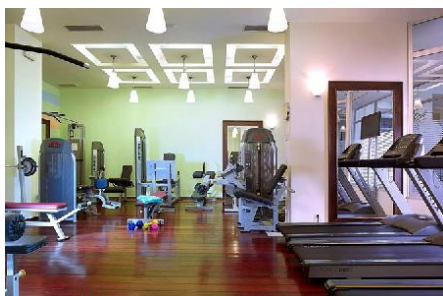

Lat: 35.51762789543523
Lng: 23.898053396786917

Pool

Suite (Private Pool) bng

RoomDouble Standard Room MV

Family Bungalow Suite

Gym

(for free), safe (for free) and flat screen TV as well as individually adjustable air conditioning. Bathroom with bathtub and shower. Towels are changed daily.