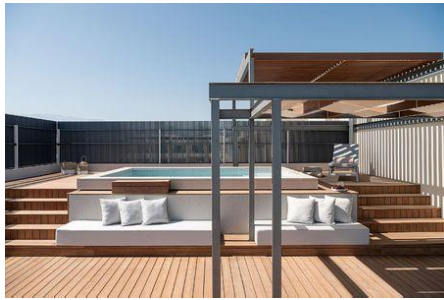

Accommodation Fact Sheet

Minoa Palace Resort

Platanias
73 014, Platanias, Chania, Greece
Phone: +30 28210 36 500 Fax: +30 28210 36 565
E-mail: info@minoapalace.gr
Website: https://www.minoapalace.gr/
GIATA: 1075438

Code: AMTSGR0GJK
Search Code: CHQ0303
Type: Hotel
Class: Deluxe
Local Rating: 5 Star
Featured Rating: 5 Star

Destination: Crete
Handling: MTS Incoming Greece -Crete
Group:
Chain: EM Resorts
Owner: DONOTUSE-MINOA PALACE

Lat: 35.51762789543523
Lng: 23.898053396786917

2 Bedroom Imperial Suite (Waterfront)