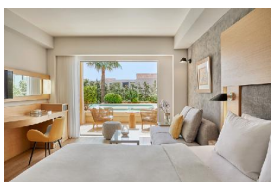

Name: AMTSGR0GJK_1143070.jpg
Description: Room
Photo provided by: MTS
Category: Room
Format:

Type	Size	Quality Check
Thumbnail	200x133	YES
Display	450x299	YES
Print	NA	NO
Print Lead	NA	NO

Type	Size	Quality Check
Thumbnail	300x200	YES
Display	675x450	YES
Print	1800x1200	YES
Print Lead	x	YES

Type	Size	Quality Check
Thumbnail	300x200	YES
Display	675x450	YES
Print	1800x1200	YES
Print Lead	x	YES