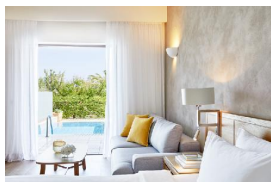

Name: AMTSGR0GJK_1143116.jpg
Description: Room
Photo provided by: MTS
Category: Room
Format: