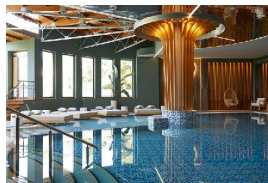

Name: AMTSGR0GJK_1143114.jpg
Description: Spa and wellness
Photo provided by: MTS
Category: Spa and wellness
Format:

Type	Size	Quality Check
Thumbnail	300x200	YES
Display	675x450	YES
Print	1800x1200	YES
Print Lead	x	YES