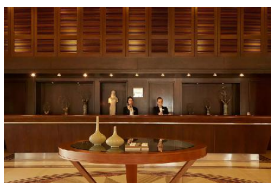

Name: AMTSGR0GJK_972786.jpg
Description: Reception
Photo provided by: MTS
Category: Reception
Format:

Type	Size	Quality Check
Thumbnail	300x200	YES
Display	675x450	YES
Print	1800x1200	YES
Print Lead	x	YES