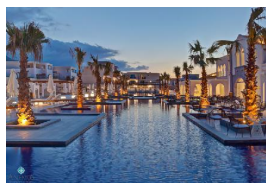

Name: AGRHER7E8Y_622320.jpg
Photo provided by: MTS
Description: Category: Hotel

Type	Size	Quality Check
Thumbnail	300x200	YES
Display	675x450	YES
Print	1800x1200	YES
Print Lead	x	YES