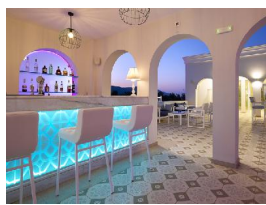

Name: AGRHER7E8Y_622344.jpg
Photo provided by: MTS
Description: Category: Bar

Type	Size	Quality Check
Thumbnail	274x200	YES
Display	616x450	YES
Print	1645x1200	YES
Print Lead	x	YES