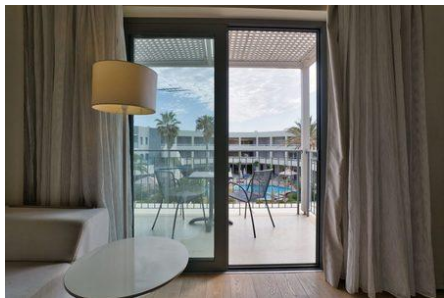

SingleUse Standard Room