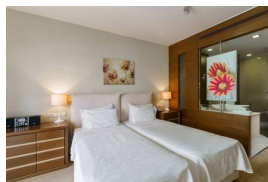

Name: AMTSGR0ZOU_1393240.jpg
Description: Room
Photo provided by: MTS
Category: Room
Format:

Type	Size	Quality Check
Thumbnail		
Display		
Print		
Print Lead