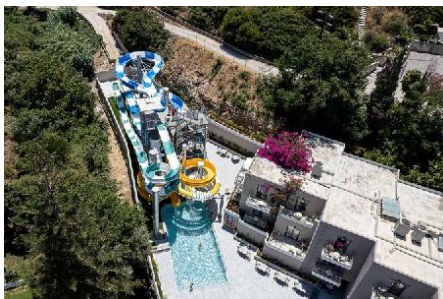

Accommodation Fact Sheet

Porto Platanias Village Resort

Platanias
, Platanias, Chania, Greece
Phone: +30 28210 38800 Fax: +30 28210 60641
E-mail: reservations@portoplatanias.gr
Website: <http://www.portoplataniasvillage.gr>
GIATA: 135134

Code: AGRHER4PTC
Search Code: CHQ8158
Type: Apartotel
Class: Standard
Local Rating: 5 Star
Featured Rating: 5 Star

Destination: Crete
Handling: MTS Incoming Greece -Crete
Group: Master
Chain: Porto Platanias
Owner: PORTO PLATANIAS SA

Lat: 35.51732443728394
Lng: 23.911258477635624

Waterpark