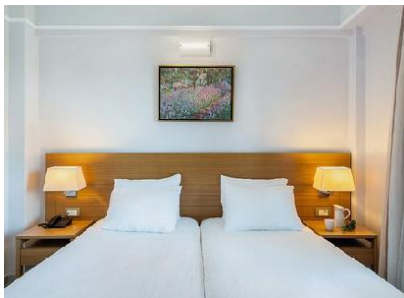

Studio (Garden or Pool View)_1_opt