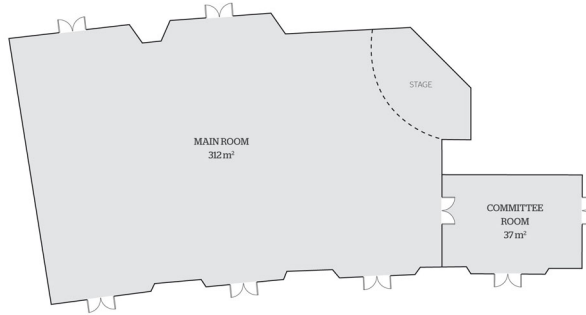

GOLF FACILITIES IN THE HOTEL

- Specify: -

SUMMER 2024 > 2024 Ib. Creta Marine

ROOM PLANS

Room plans:

Room plans (2):

CONVENTION CENTER / ROOMS

Room Name:	main conference room
	festos
Surface Area (Sq.m.):	312.00
Height (M):	3.00
Width (M):	14.00
Depth (M):	7.30
Door Height (M):	2.26
Door Width (M):	1.83
Column:	yes
Flooring:	carpet